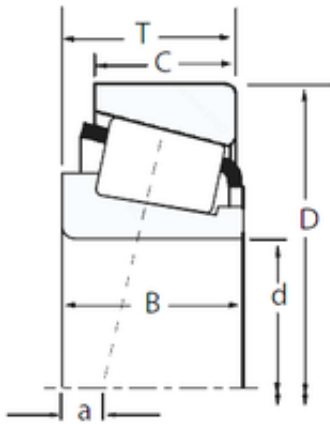

## China Ucp205 Bearing Supplier

hot sale high quality Tapered Roller Bearing  
30306 timken beraing

Bearing No. 30306

Size	30x72x20.75 mm
Bore Diameter	30 mm
Outer Diameter	72 mm
Width	20,75 mm
d	30 mm
D	72 mm
T	20,75 mm
B	19 mm
C	16 mm
R	1,5 mm
r	1,5 mm
Weight	0,39 Kg
Dynamic load rating radial (C)	67,7 kN
Calculation factor (e)	0,31

30306 Bearing 2D drawings and 3D CAD models